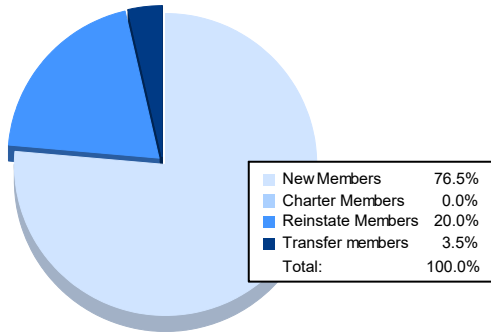

Year	New Clubs	Dropped Clubs	Gain/ Loss Clubs	New Members	Charter Members	Reinstate Members	Transfer Members	Total Member Added	Total Members Dropped	Gain/ Loss Members
2017-2018	0	2	-2	52	1	12	3	68	164	-96
2018-2019	0	0	0	49	0	9	3	61	106	-45
2019-2020	0	2	-2	42	0	8	5	55	103	-48
2020-2021	1	0	1	44	30	7	3	84	77	7
2021-2022	0	4	-4	65	0	17	3	85	144	-59
<b>Average</b>	<b>0</b>	<b>2</b>	<b>-1</b>	<b>50</b>	<b>6</b>	<b>11</b>	<b>3</b>	<b>71</b>	<b>119</b>	<b>-48</b>

### Membership Composition June 2022 Cumulative