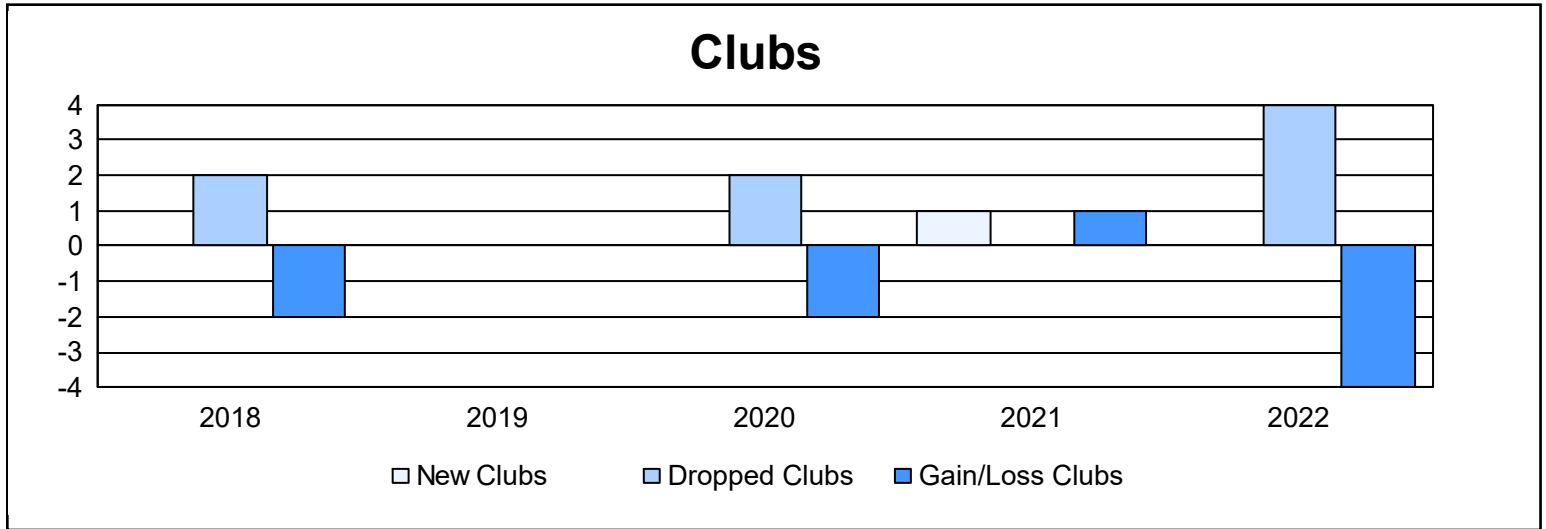

Year	New Clubs	Dropped Clubs	Gain/ Loss Clubs	New Members	Charter Members	Reinstate Members	Transfer Members	Total Member Added	Total Members Dropped	Gain/ Loss Members
2017-2018	0	2	-2	52	1	12	3	68	164	-96
2018-2019	0	0	0	49	0	9	3	61	106	-45
2019-2020	0	2	-2	42	0	8	5	55	103	-48
2020-2021	1	0	1	44	30	7	3	84	77	7
2021-2022	0	4	-4	65	0	17	3	85	144	-59
<b>Average</b>	<b>0</b>	<b>2</b>	<b>-1</b>	<b>50</b>	<b>6</b>	<b>11</b>	<b>3</b>	<b>71</b>	<b>119</b>	<b>-48</b>

### Membership Composition June 2022 Cumulative