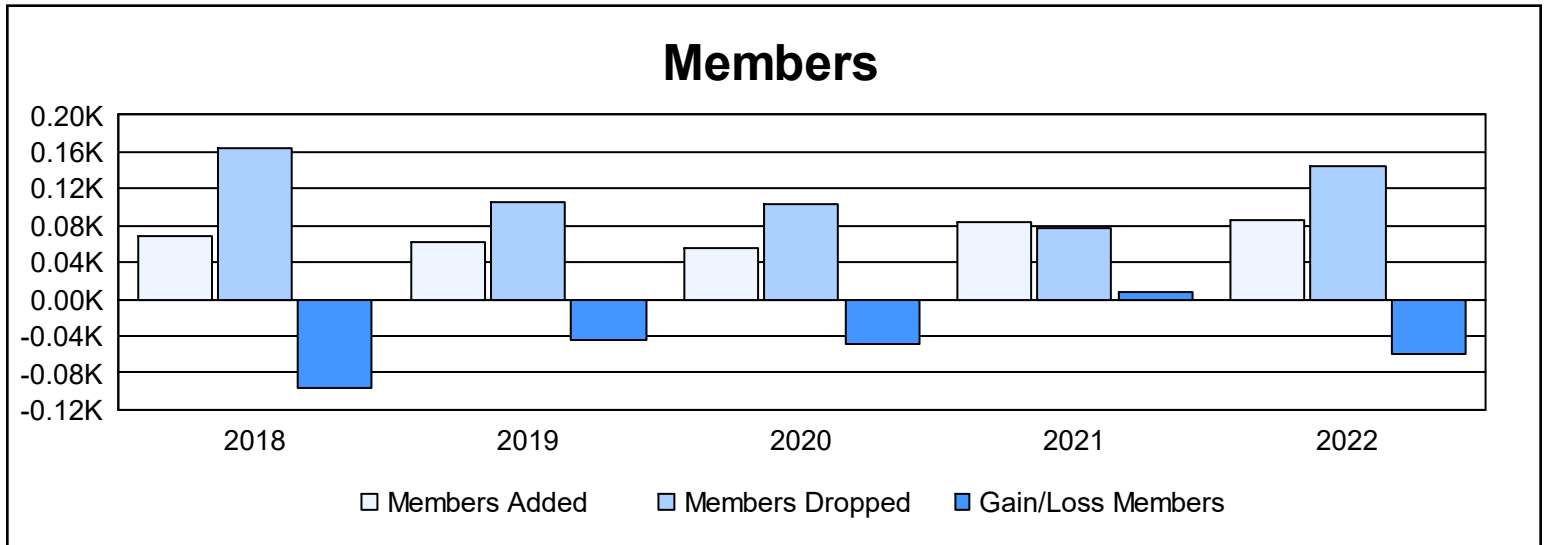

Year	New Clubs	Dropped Clubs	Gain/ Loss Clubs	New Members	Charter Members	Reinstate Members	Transfer Members	Total Member Added	Total Members Dropped	Gain/ Loss Members
2017-2018	0	2	-2	52	1	12	3	68	164	-96
2018-2019	0	0	0	49	0	9	3	61	106	-45
2019-2020	0	2	-2	42	0	8	5	55	103	-48
2020-2021	1	0	1	44	30	7	3	84	77	7
2021-2022	0	4	-4	65	0	17	3	85	144	-59
<b>Average</b>	<b>0</b>	<b>2</b>	<b>-1</b>	<b>50</b>	<b>6</b>	<b>11</b>	<b>3</b>	<b>71</b>	<b>119</b>	<b>-48</b>

### Membership Composition June 2022 Cumulative